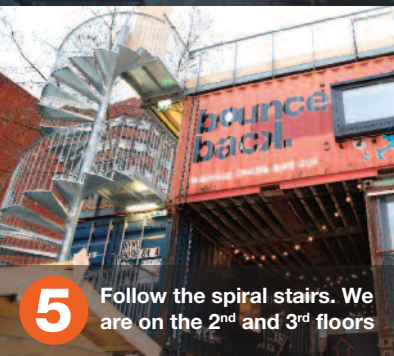

bounce back.

How to find us in Pop Brixton

1 You have arrived at
POP Brixton

2 Proceed down the
left hand aisle

3 Once you are under the
'bridge' look up to see our
containers above

4 At the brown wooden doors
on the left call us on
020 7535 8655 for access in

5 Follow the spiral stairs. We
are on the 2nd and 3rd floors

6 Come on in or keep going
up for our 3rd floor office

BOUNCE BACK FOUNDATION
POP BRIXTON UNIT L05 AND L10
49 BRIXTON STATION ROAD LONDON SW9 8PQ